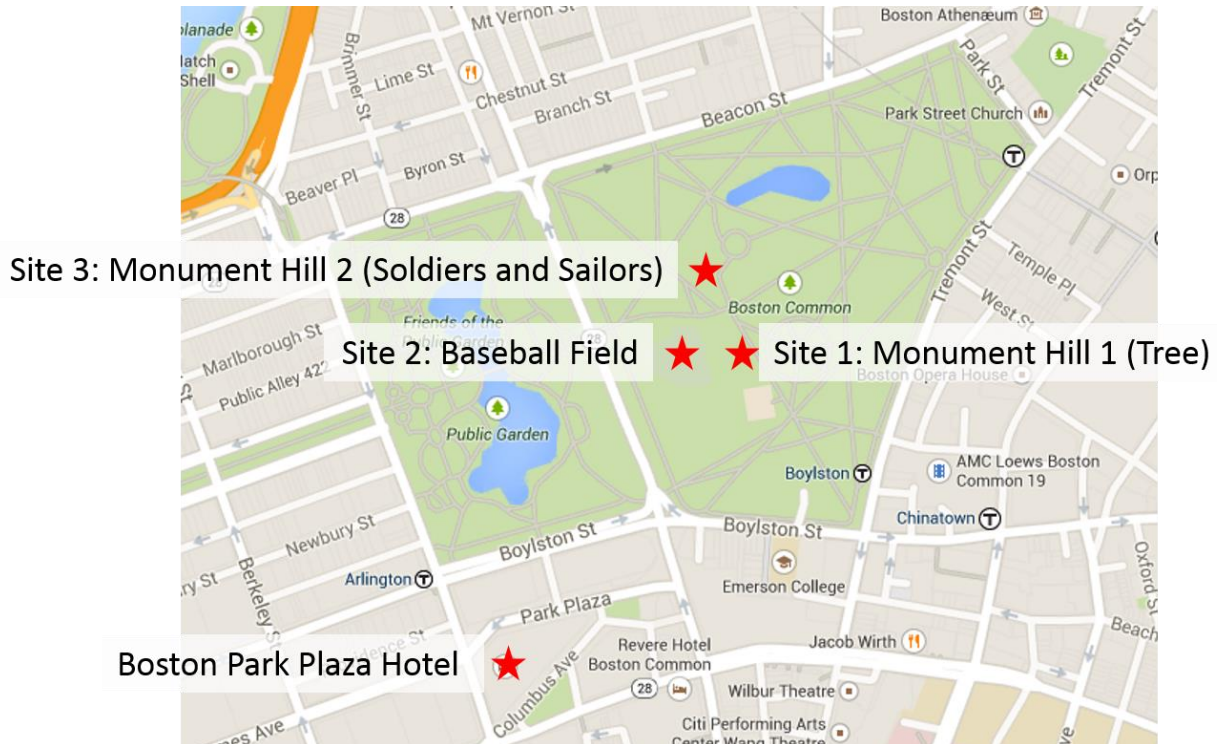

Post-Earthquake Reconnaissance Workshop

Hosted by the EERI Student Leadership Council

Friday, April 3, 2015
Boston Park Plaza Hotel, Boston, MA
Room: Georgian, Mezzanine Level

Site Maps

Boston Common: Sites 1-3

Georgian Room: Sites 4-9